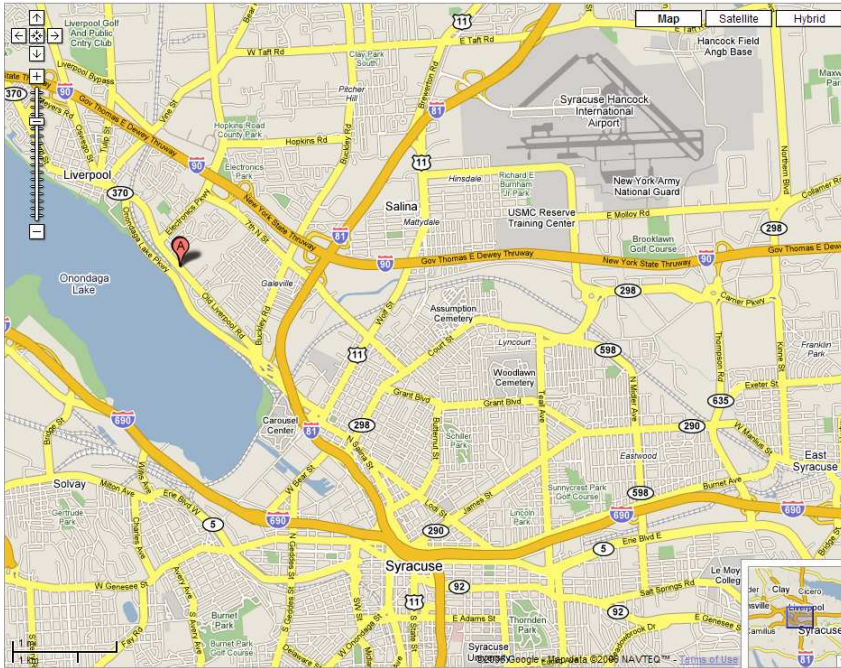

## Directions to The Annual Onondaga Lake Scientific Forum

LeMoyne Manor Inn & Banquet Center  
629 Old Liverpool Road  
Liverpool, NY

from Interstate 90 (Thruway)  
Exit 37 Electronics Parkway  
to Old Liverpool Road  
turn left proceed ~1/4 mile  
on the right LeMoyne Manor Inn & Banquet Center  
629 Old Liverpool Road

from 81 South  
Exit 24B Old Liverpool Rd.  
proceed ~1 mile on left  
LeMoyne Manor Inn & Banquet Center  
629 Old Liverpool Road